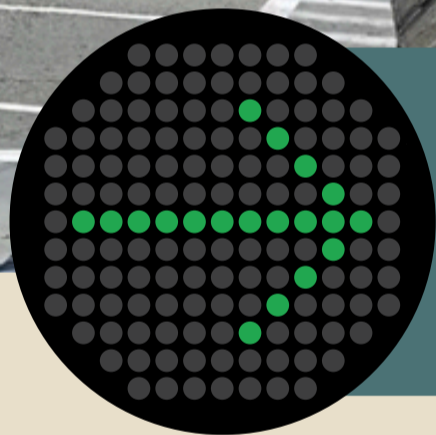

RED ARROW means no right turn!

For the safety of the pedestrians and construction team, be patient and wait for the arrow to turn green.

Watch out for the red arrow at these intersections along Sir Francis Drake Boulevard: