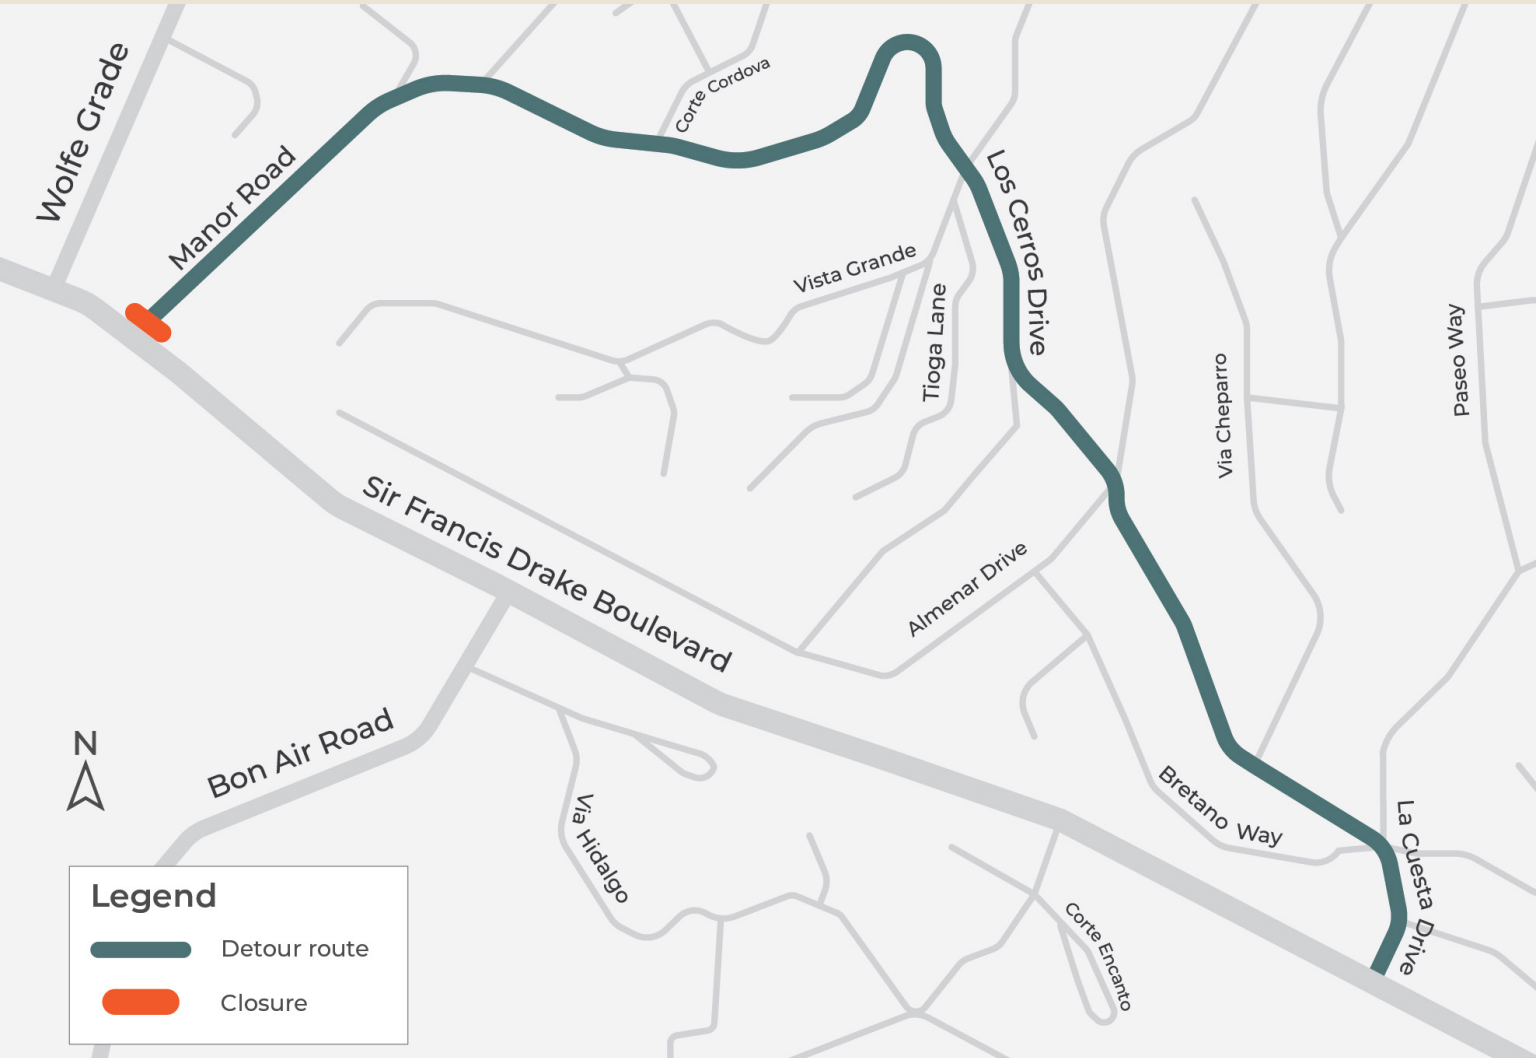

# Manor Road/Sir Francis Drake Boulevard Intersection Closure

November 11, 2020 from 8:00 a.m. - 5:00 p.m.

*Please drive cautiously through the construction area and watch for detour signs.*

## DETOUR MAP

**Legend**

-  Detour route
-  Closure